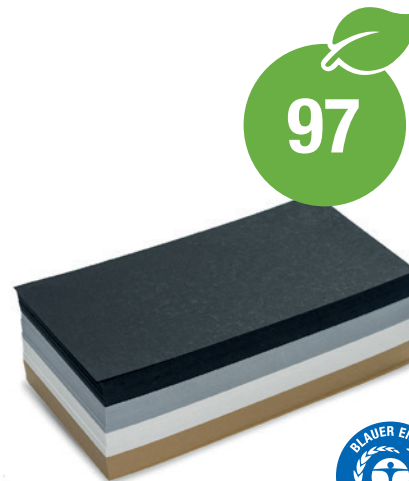

NQ Neuland Sustainability Quotient

Pin-It Cards exclusive edition, rectangular, 500 sheets, muted colors

Item no.: 8002.010A

Original Neuland Rectangular Pin-It Cards made of recycled paper, assorted colors: black, grey, beige, white.

Technical details:

- Material: Recycled paper with a weight of 130 g/m²
- Sorting: 500 cards/set, each color (beige, white, grey, black) 125 pieces
- Dimensions: 9,5 x 20,5cm / 3.7 x 8.1 inches

Sustainability Quotient

Status: 22.03.2024

Material & Production

www.blauer-engel.de/uz14a

Lifespan & Reparability

x2